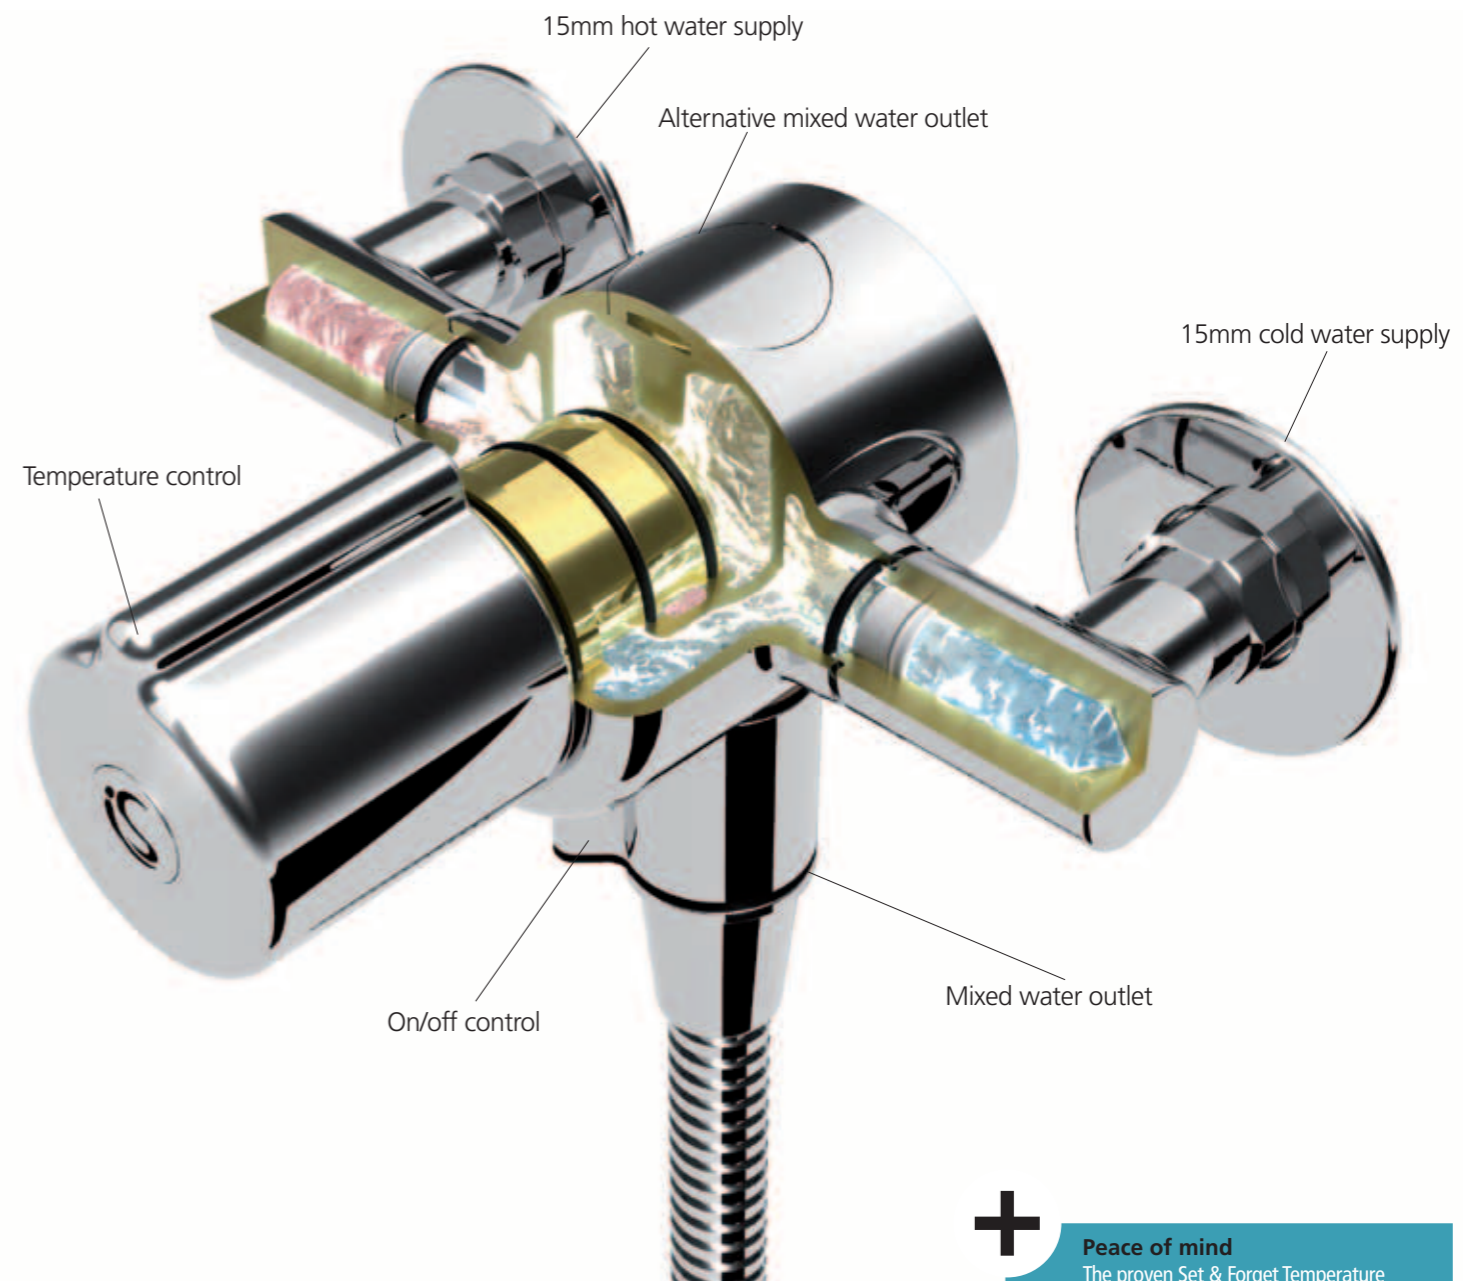

Acknowledgments
Ideal Standard would like to thank Bisque for the radiator featured.

www.bisque.co.uk

Designed by CONRAN DESIGN GROUP

ITV In-line Thermostatic Valve

Our new dual control ITV represents an evolution in shower valve design. Its engineering is based on proven Ideal Standard valve technology, but in addition it offers an enhanced flow rate, greater control, improved safety and refined, contemporary styling.

The ITV is the latest member of Ideal Standard's extensive family of shower valves, shower kits and accessories. The superior technology of all our showering products is focused on the welfare of your family and the environment. And with the Ideal Standard five-year guarantee, you benefit from total reliability and quality for a great shower, every time.

ITV Performance and safety

Water flow capability is likely to be the first thing we think of when choosing a shower valve. The ITV delivers flow performance like no other. But safety should also be a prime concern, especially to those with families. Rest assured, the ITV's built-in safety controls make it one of the safest thermostatic valves available.

+

Power and simplicity
 The ITV offers excellent flow performance and is suitable for both low pressure gravity and high pressure mains hot water systems. The maximum open outlet flow rate is an incredible 29 litres per minute (at 1 bar), while also providing an excellent shower at low pressure (7.9 litres per minute at 0.1 bar). However, an 8 litre per minute flow regulator is supplied to reduce water usage if necessary. Valve operation is made simple with separate flow and temperature controls. And the quarter turn ceramic disc flow control offers an easy and smooth turning action for precise adjustment, durability and no drips.