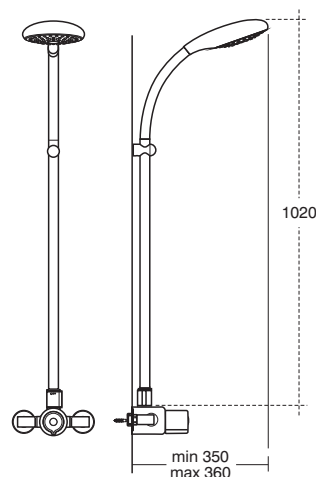

Idealrain S shower kits

B9408AA S1 single function handspray
B9410AA S3 three function handspray

- Option of single function shower handspray with full flow or three function handspray with saturate, invigorate and concentrate spray patterns
- 600mm metal slide rail
- 1.35 metre flexible hose
- Integrated soap dish
- Suitable for either low or high pressure installations (B9408AA recommended for <0.3bar)
- 5 year guarantee

performance

Installation flexibility

The valve backplate makes wall fixing simple, and the replacement of an old shower system is facilitated by conforming to industry-standard 150mm pipe centres. The valve is equally suitable for both rising or falling pipework, and elbows can be rotated to suit pipework from behind, below or above. Adjustable wall elbows are available as an accessory. A bottom outlet is supplied, but this can be moved to the top for a fixed riser or a second outlet can added to create a double outlet system for a fixed riser and shower handspray.

- Option of single function shower handspray with full flow or three function handspray with saturate, invigorate and concentrate spray patterns
- 600mm metal slide rail
- 1.35 metre flexible hose
- Integrated soap dish
- Chrome finish
- Suitable for either low or high pressure installations (A5348AA recommended for <math><0.3\text{bar}</math>)
- 5 year guarantee

ITV exposed thermostatic shower valve with Moonshadow fixed riser

A5322AA ITV exposed shower valve
L6807AA Moonshadow fixed riser with single function overhead

- Single function 150mm diameter deluge head
- Fixed riser
- Chrome finish
- Suitable for either low or high pressure installations
- Rub clean sprayplate
- 5 year guarantee