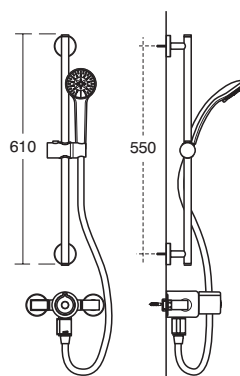

performance

Installation flexibility

The valve backplate makes wall fixing simple, and the replacement of an old shower system is facilitated by conforming to industry-standard 150mm pipe centres. The valve is equally suitable for both rising or falling pipework, and elbows can be rotated to suit pipework from behind, below or above. Adjustable wall elbows are available as an accessory. A bottom outlet is supplied, but this can be moved to the top for a fixed riser or a second outlet can added to create a double outlet system for a fixed riser and shower handspray.

- Saturate
- Invigorate
- Concentrate

Saturate

Invigorate

Concentrate

ITV In-line thermostatic valve

ITV exposed thermostatic shower valve with Idealrain shower kit

A5323AA Three function shower pack
A5348AA Single function shower pack

- Option of single function shower handspray with full flow or three function handspray with saturate, invigorate and concentrate spray patterns
- 600mm metal slide rail
- 1.35 metre flexible hose
- Integrated soap dish
- Chrome finish
- Suitable for either low or high pressure installations (A5348AA recommended for <math><0.3\text{bar}</math>)
- 5 year guarantee

ITV exposed thermostatic shower valve with Moonshadow fixed riser

A5322AA ITV exposed shower valve
L6807AA Moonshadow fixed riser with single function overhead

- Single function 150mm diameter deluge head
- Fixed riser
- Chrome finish
- Suitable for either low or high pressure installations
- Rub clean sprayplate
- 5 year guarantee